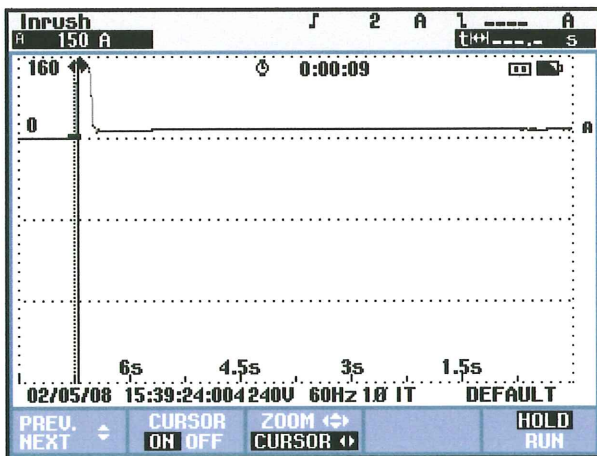

5 ton – across the line start @ 149 to 151 amps

5 ton with 1P100-ST soft start @ 92 to 96 amps

4 ton – across the line start @ 134 to 138 amps

4 ton **with 1P100-ST** soft start @ 87 to 88 amps