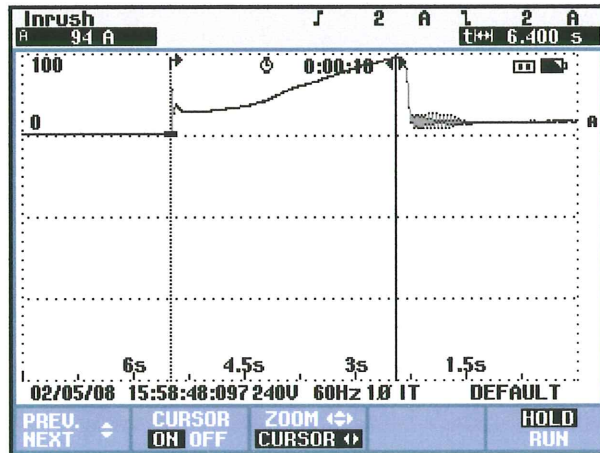

5 ton – across the line start @ 149 to 151 amps

5 ton with 1P100-ST soft start @ 92 to 96 amps

4 ton – across the line start @ 134 to 138 amps

4 ton **with 1P100-ST** soft start @ 87 to 88 amps