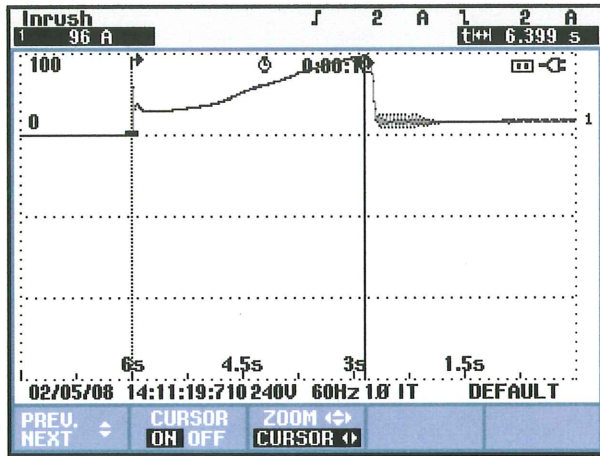

5 ton – across the line start @ 149 to 151 amps

5 ton with 1P100-ST soft start @ 92 to 96 amps

4 ton – across the line start @ 134 to 138 amps

4 ton **with 1P100-ST** soft start @ 87 to 88 amps