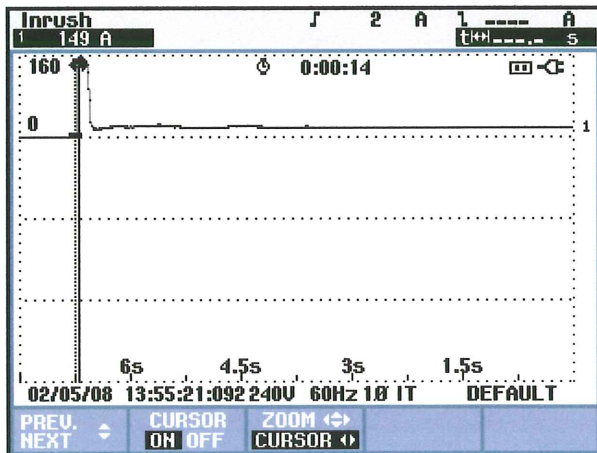

5 ton – across the line start @ 149 to 151 amps

5 ton with 1P100-ST soft start @ 92 to 96 amps

4 ton – across the line start @ 134 to 138 amps

4 ton **with 1P100-ST** soft start @ 87 to 88 amps