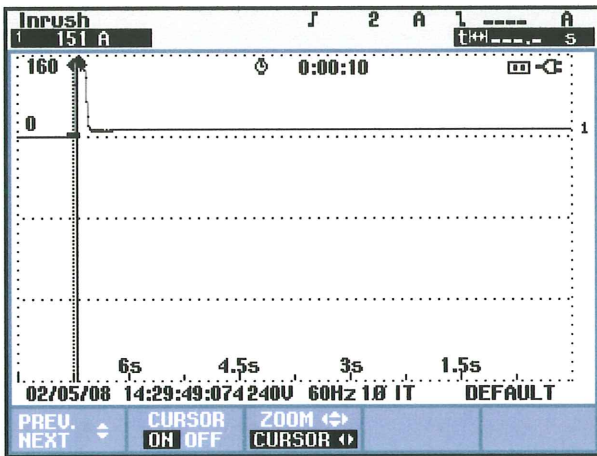

5 ton – across the line start @ 149 to 151 amps

5 ton with 1P100-ST soft start @ 92 to 96 amps

4 ton – across the line start @ 134 to 138 amps

4 ton **with 1P100-ST** soft start @ 87 to 88 amps