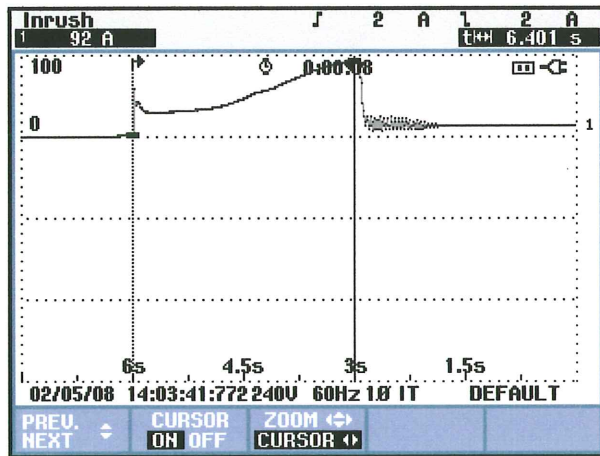

5 ton – across the line start @ 149 to 151 amps

5 ton with 1P100-ST soft start @ 92 to 96 amps

4 ton – across the line start @ 134 to 138 amps

4 ton **with 1P100-ST** soft start @ 87 to 88 amps